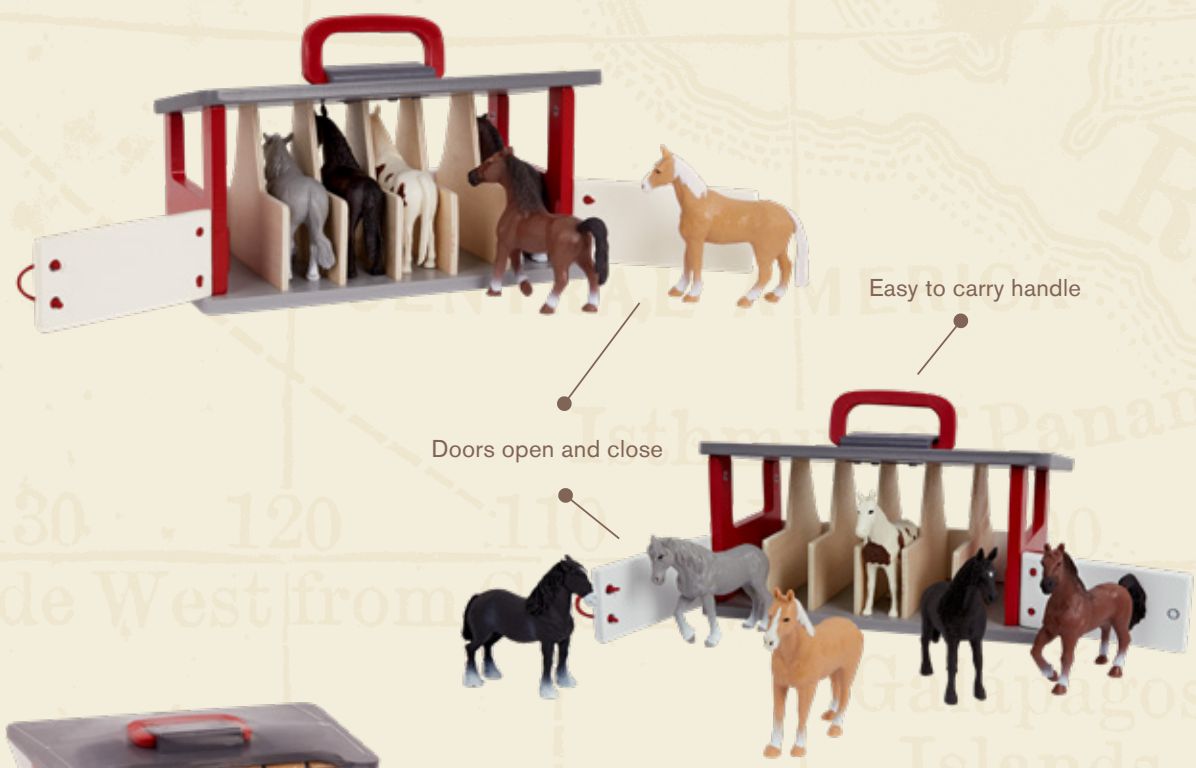

Closed boxes: 53.50 cm x 23.00 cm x 34.20 cm

Roof opens up for easy access

Pulley hook for storing bales of hay

Roof opens up for easy access

**ANIMAL BARN**  
AN2101Z  
Case Pack (pcs): 1  
UPC: 062243280342  
Animals sold separately.

**ANIMAL HOSPITAL**  
AN2102Z  
Case Pack (pcs): 1  
UPC: 062243280489  
Animals sold separately.

Doors open and close

Open boxes: 17.78 cm x 11.11 cm x 11.43 cm  
 Closed boxes: 14.5cm x 8.0cm x 9.7cm

Includes 6 horses

Easy to carry handle

Doors open and close

**CARRY & GO HORSE BARN**  
 AN2858Z  
 Case Pack (pcs): 2  
 UPC: 062243465398  
 Pkg: 27.94cm x 13.34cm x 13.34cm

1

2

3

**1 BUNNY HUTCH**  
 AN2103Z  
 Case Pack (pcs): 4  
 UPC: 062243280328  
 AN2831Z  
 closed box version  
 Case Pack (pcs): 12  
 UPC: 062243280328