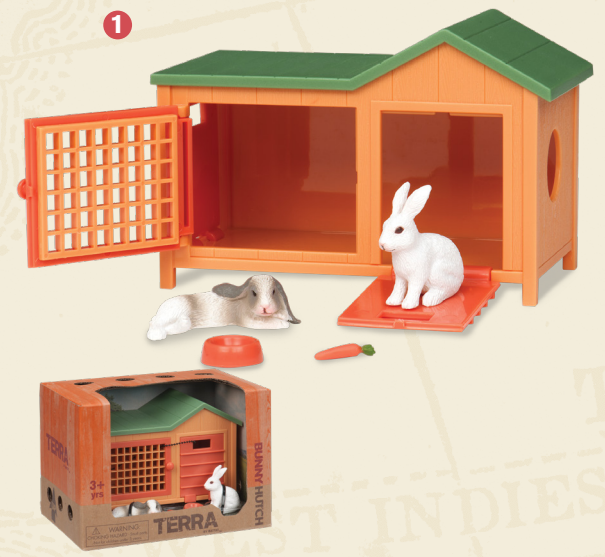

Closed boxes: 53.50 cm x 23.00 cm x 34.20 cm

Roof opens up for easy access

Pulley hook for storing bales of hay

Roof opens up for easy access

ANIMAL BARN
AN2101Z
Case Pack (pcs): 1
UPC: 062243280342
Animals sold separately.

ANIMAL HOSPITAL
AN2102Z
Case Pack (pcs): 1
UPC: 062243280489
Animals sold separately.

Doors open and close

Open boxes: 17.78 cm x 11.11 cm x 11.43 cm
 Closed boxes: 14.5cm x 8.0cm x 9.7cm

CARRY & GO HORSE BARN
 AN2858Z
 Case Pack (pcs): 2
 UPC: 062243465398
 Pkg: 27.94cm x 13.34cm x 13.34cm