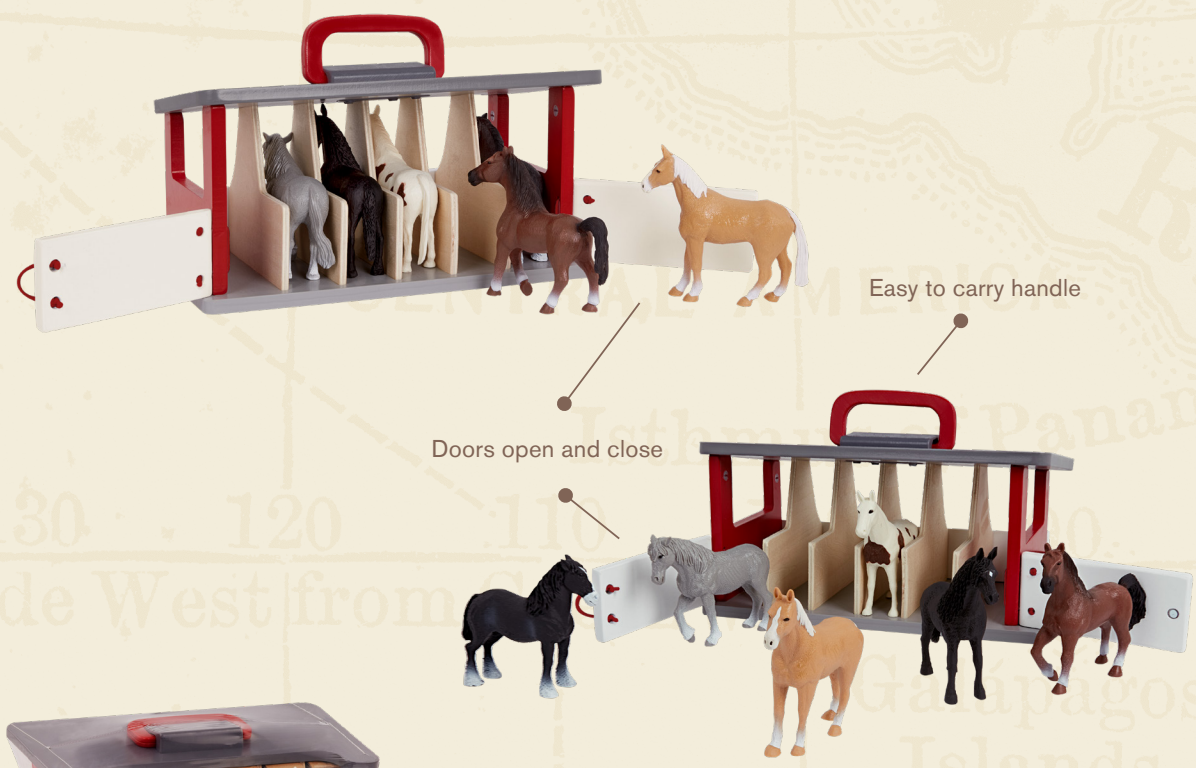

Closed boxes: 53.50 cm x 23.00 cm x 34.20 cm

Roof opens up for easy access

Pulley hook for storing bales of hay

Roof opens up for easy access

ANIMAL BARN
AN2101Z
Case Pack (pcs): 1
UPC: 062243280342
Animals sold separately.

ANIMAL HOSPITAL
AN2102Z
Case Pack (pcs): 1
UPC: 062243280489
Animals sold separately.

Doors open and close

Open boxes: 17.78 cm x 11.11 cm x 11.43 cm
 Closed boxes: 14.5cm x 8.0cm x 9.7cm

CARRY & GO HORSE BARN
 AN2858Z
 Case Pack (pcs): 2
 UPC: 062243465398
 Pkg: 27.94cm x 13.34cm x 13.34cm