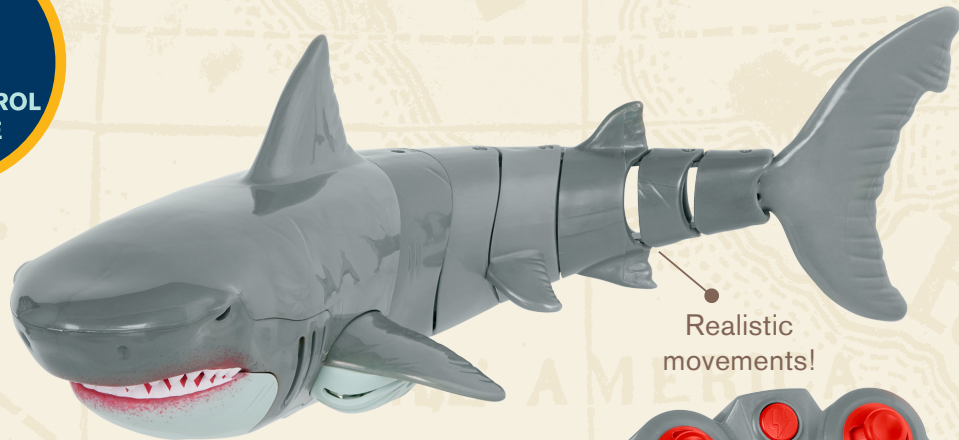

5 RC Rolling Pill Bug
AN2869Z
Case Pack (pcs): 2
UPC: 062243496651
Pkg: 29.21cm x 19.68cm x 15.88cm

RECHARGEABLE

WATERPROOF
RÉSISTANT À L'EAU

MULTIDIRECTIONAL SWIMMING
DÉPLACEMENTS MULTIDIRECTIONNELS

Realistic movements!