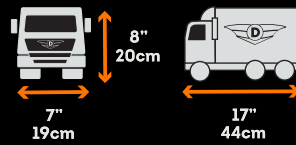

3 MIDRANGE

SCALE: 1:16