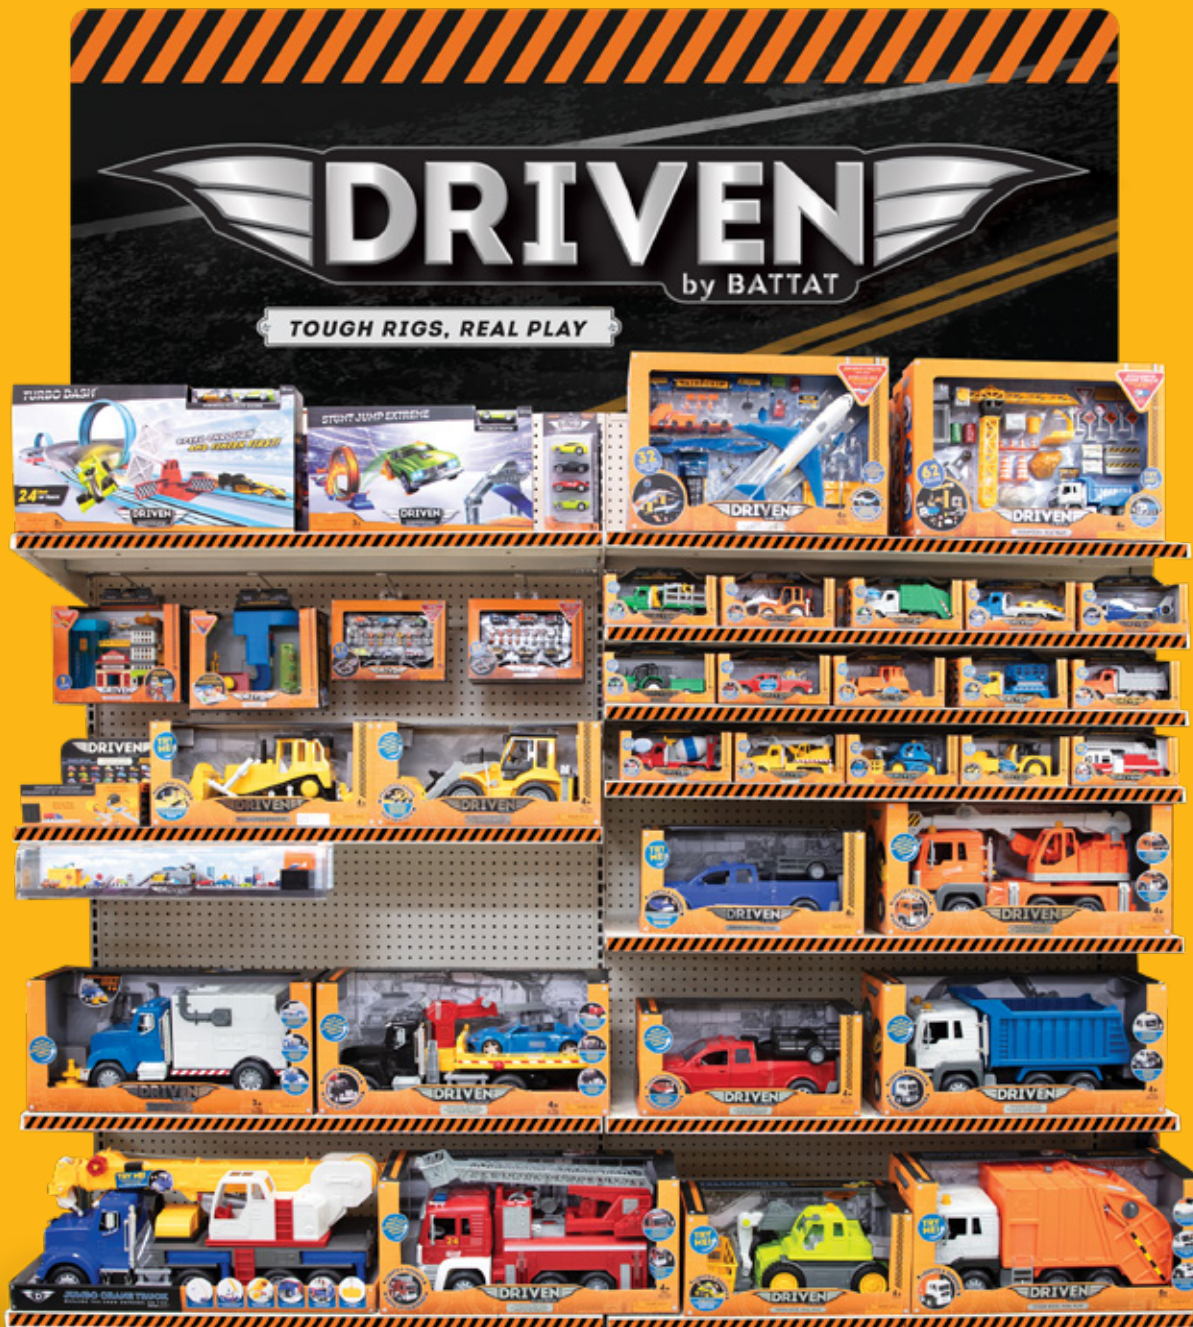

Case Pack (pcs): 10

ITEM: 10.16cm x 3.81cm x 20.96cm

PACKAGE: 10.16cm x 3.81cm x 20.96cm

ARE YOU DRIVEN? WE'RE ALL ABOUT TOUGH TRUCKS AND WORK VEHICLES THAT ARE TAKING PLAY TO NEW PLACES. CARRYING LOADS OF IMAGINATION AND DELIVERING TONS OF FUN, DRIVEN BY BATTAT® IS DESIGNED WITH WORKING COMPONENTS TO ENCOURAGE DISCOVERY! THESE MACHINES DON'T JUST LOOK COOL, THEY ALSO HAVE AMAZING FUNCTIONS. OPEN THE DOOR, FIRE UP THE ENGINE, TURN ON THE HEADLIGHTS AND GET GOING!