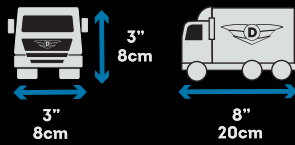

DRIVEN

by BATTAT®

CATALOGUE 2025

SIZE GUIDE

1 POCKET

SCALE: 1:144

2 MICRO

SCALE: 1:24