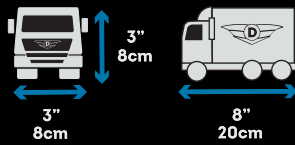

DRIVEN

by BATTAT®

CATALOGUE 2025

SIZE GUIDE

1 POCKET

SCALE: 1:144

2 MICRO

SCALE: 1:124