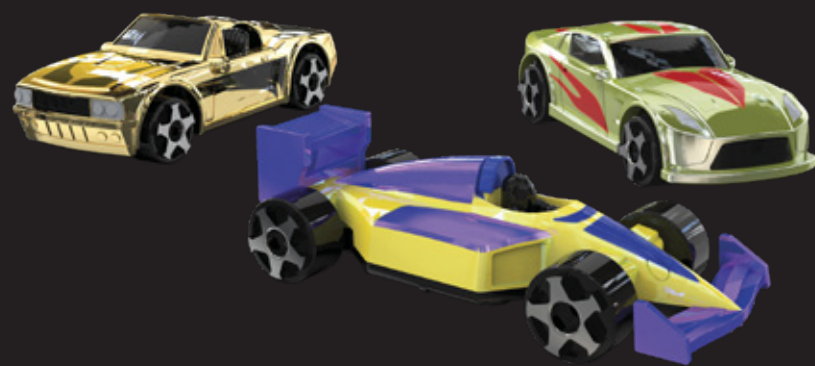

ITEM: 12.07cm x 6.35cm x 20.32cm

PACKAGE: 12.07cm x 4.45cm x 20.32cm

POCKET SERIES

POCKET SERIES

UPC: 062243507579
Case Pack (pcs): 40
4.32cm x 5.79cm x 4.14cm
4.32cm x 5.79cm x 4.14cm

NEW!

MOTORSPORT

ACTUAL SIZE