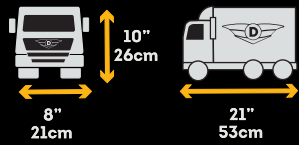

4 STANDARD

SCALE: 1:16