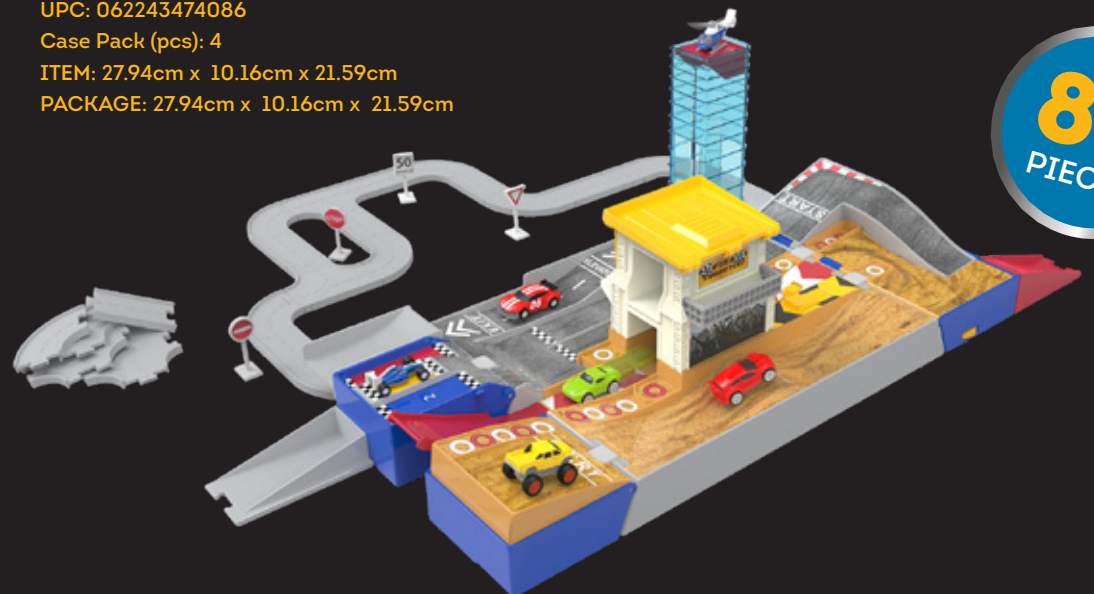

POCKET CITY RACERS

POCKET SERIES

WH1312Z

UPC: 062243485648
Case Pack (pcs): 2
29.21cm x 8.89cm x 25.4cm
36.83cm x 13.97cm x 29.21cm

NEW!

2 IN 1 RACE TRACK

POCKET SERIES

WH1108Z

UPC: 062243411883
Case Pack (pcs): 3
ITEM: 27.94cm x 10.16cm x 21.59cm
PACKAGE: 29.21cm x 9.53cm x 22.86cm

80
PIECES

POCKET 2 IN 1 RACE TRACK FLEET

POCKET SERIES

WH1299Z

UPC: 062243474086
Case Pack (pcs): 4
ITEM: 27.94cm x 10.16cm x 21.59cm
PACKAGE: 27.94cm x 10.16cm x 21.59cm

84
PIECES