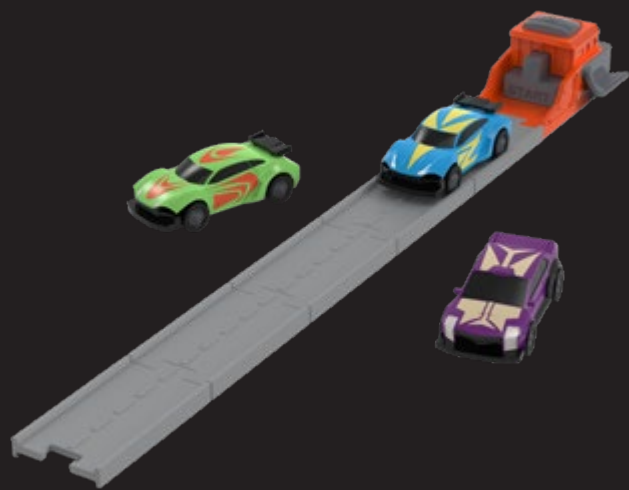

Case Pack (pcs): 4

12.7cm x 6.35cm x 13.97cm

NITRO LAUNCHER

POCKET SERIES

WH1308Z

UPC: 062243483378

Case Pack (pcs): 4

12.7cm x 6.35cm x 13.97cm