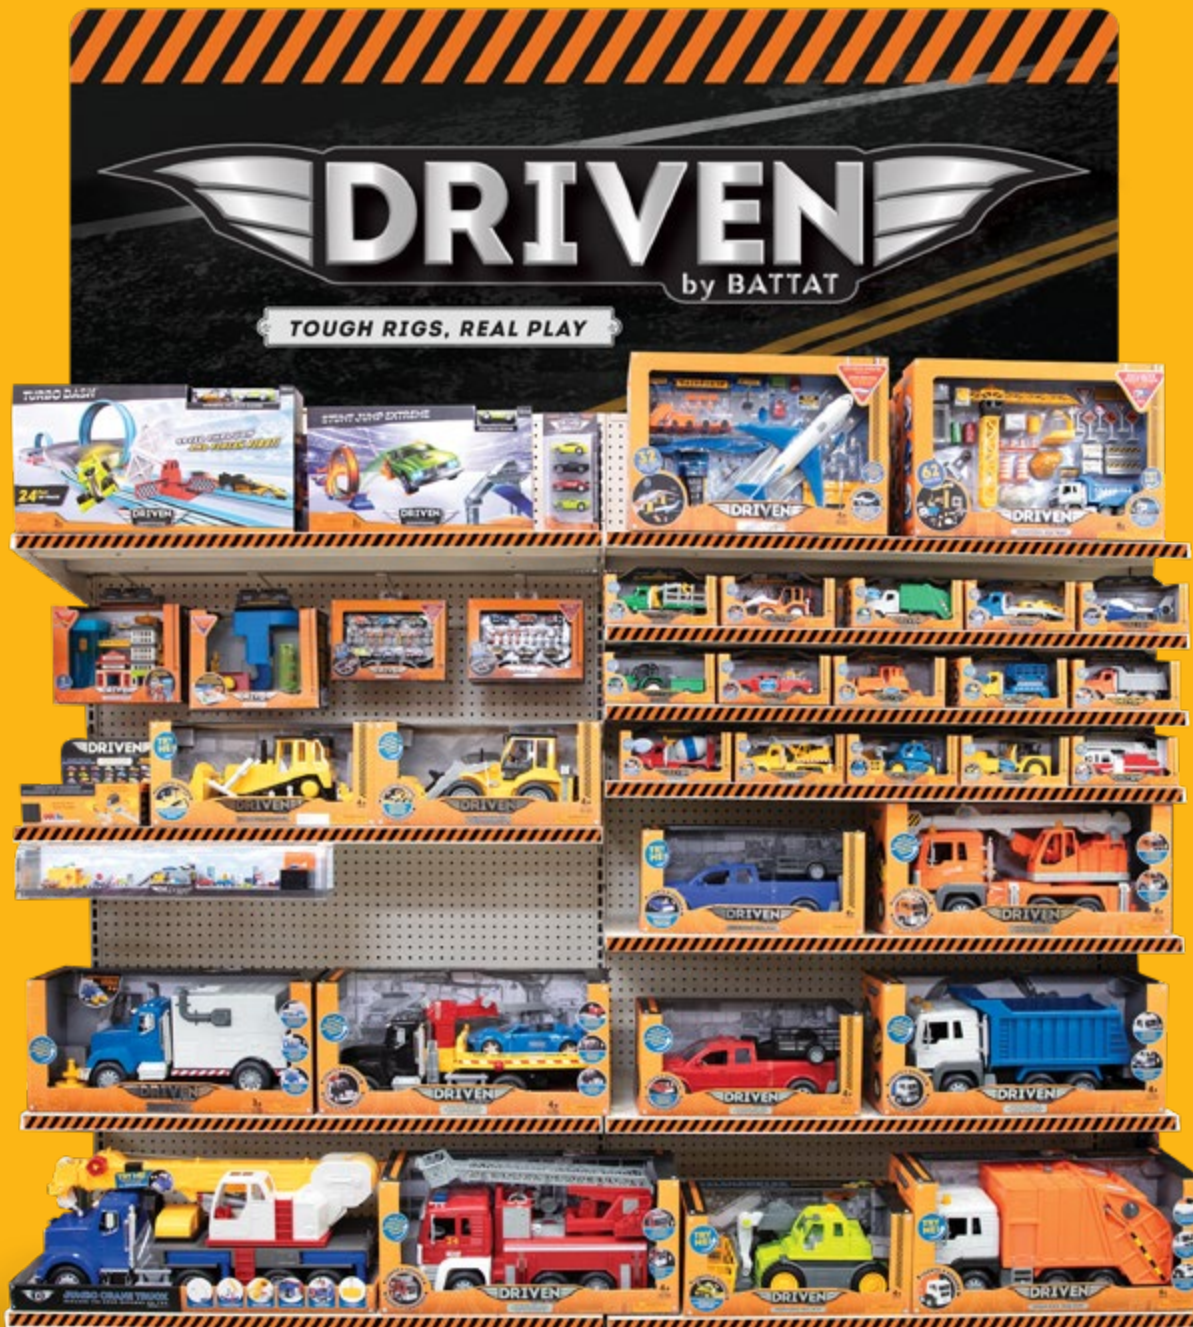

WH1125GZ (PDQ)

UPC: 062243423060

Case Pack (pcs): 10

ITEM: 10.16cm x 3.81cm x 20.96cm

PACKAGE: 10.16cm x 3.81cm x 20.96cm

ARE YOU DRIVEN? WE'RE ALL ABOUT TOUGH TRUCKS AND WORK VEHICLES THAT ARE TAKING PLAY TO NEW PLACES. CARRYING LOADS OF IMAGINATION AND DELIVERING TONS OF FUN, DRIVEN BY BATTAT® IS DESIGNED WITH WORKING COMPONENTS TO ENCOURAGE DISCOVERY! THESE MACHINES DON'T JUST LOOK COOL, THEY ALSO HAVE AMAZING FUNCTIONS. OPEN THE DOOR, FIRE UP THE ENGINE, TURN ON THE HEADLIGHTS AND GET GOING!