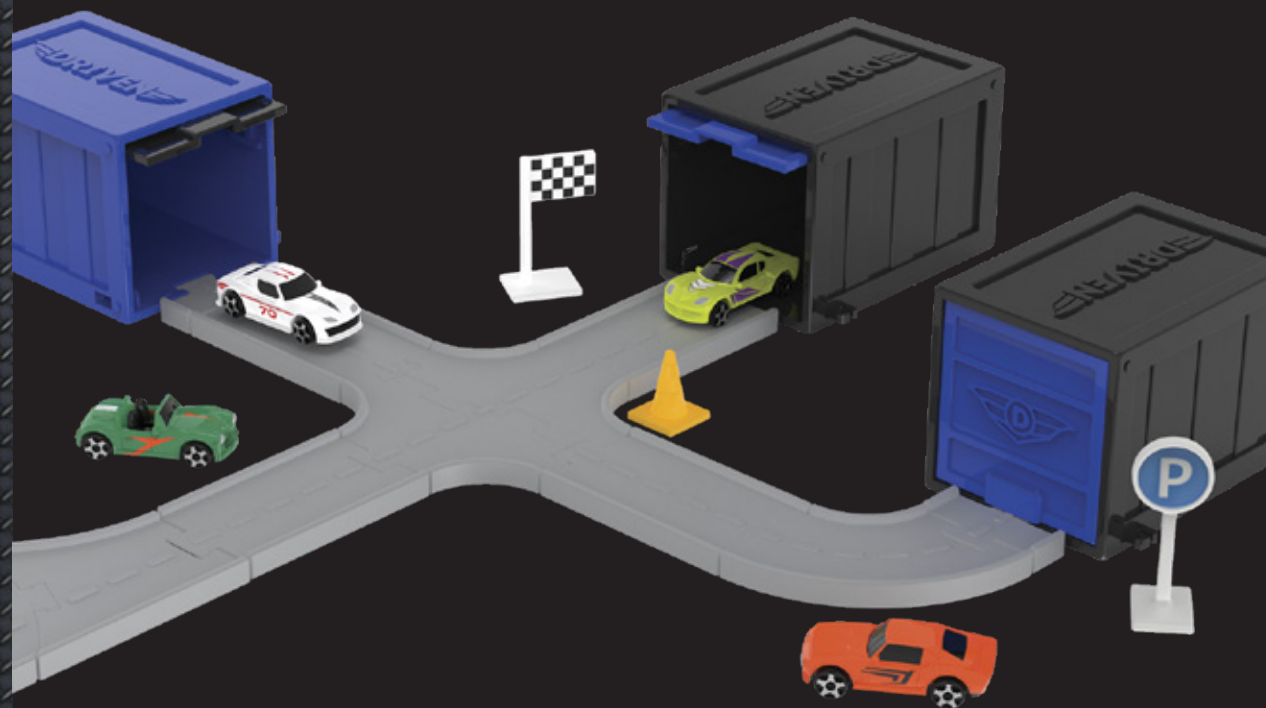

**EACH CONTAINER INCLUDES
1 VEHICLE, TRACKS & OR ROAD SIGNS**