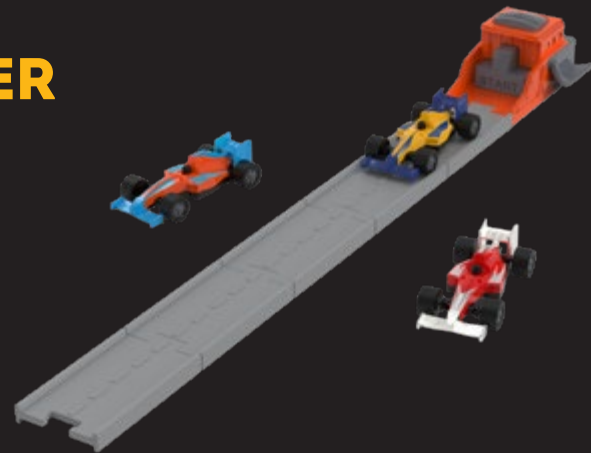

Case Pack (pcs): 4

12.7cm x 6.35cm x 13.97cm

NITRO LAUNCHER

POCKET SERIES

WH1308Z

UPC: 062243483378

Case Pack (pcs): 4

12.7cm x 6.35cm x 13.97cm