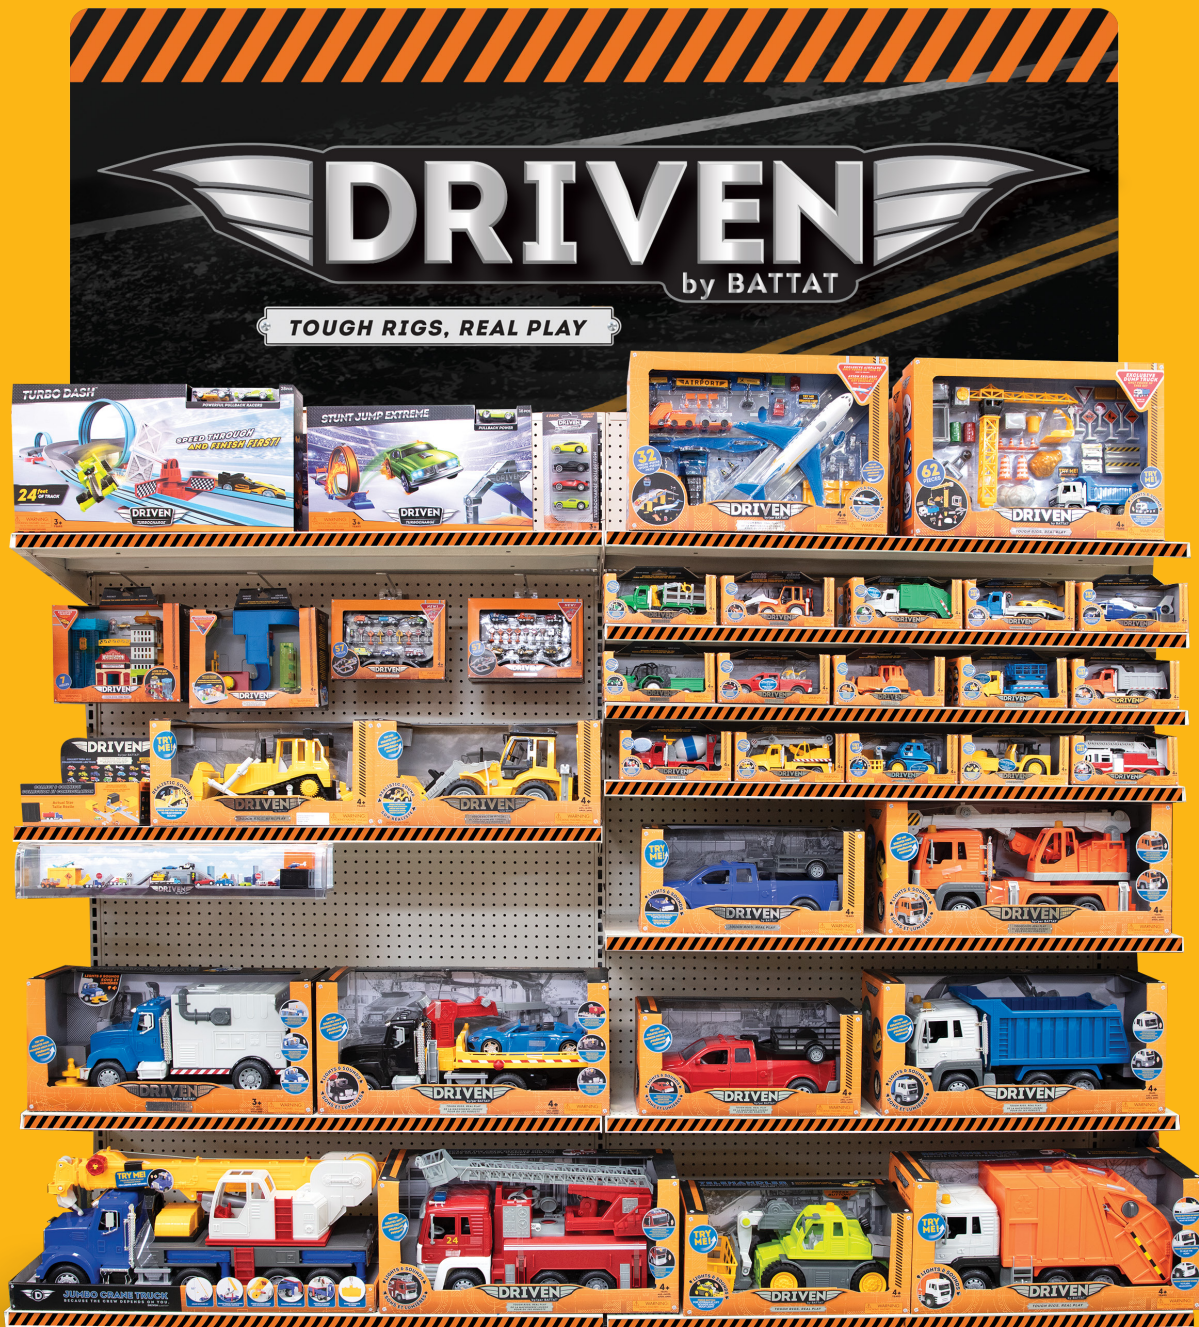

Case Pack (pcs): 10

ITEM: 10.16cm x 3.81cm x 20.96cm

PACKAGE: 10.16cm x 3.81cm x 20.96cm

ARE YOU DRIVEN? WE'RE ALL ABOUT TOUGH TRUCKS AND WORK VEHICLES THAT ARE TAKING PLAY TO NEW PLACES. CARRYING LOADS OF IMAGINATION AND DELIVERING TONS OF FUN, DRIVEN BY BATTAT® IS DESIGNED WITH WORKING COMPONENTS TO ENCOURAGE DISCOVERY! THESE MACHINES DON'T JUST LOOK COOL, THEY ALSO HAVE AMAZING FUNCTIONS. OPEN THE DOOR, FIRE UP THE ENGINE, TURN ON THE HEADLIGHTS AND GET GOING!