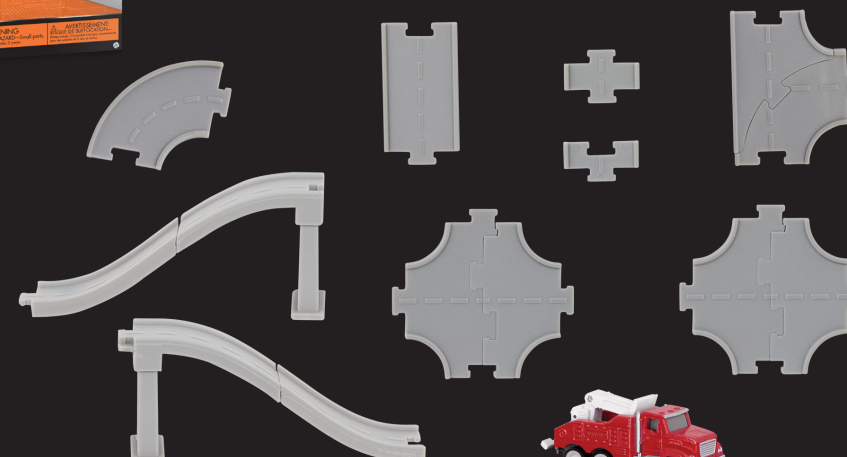

POCKET PACK PLAYSET

POCKET SERIES

WH1302Z

UPC: 062243474116

Case Pack (pcs): 12

ITEM: 10.03cm x 5.99cm x 8.99cm

PACKAGE: 10.03cm x 5.99cm x 8.99cm

61
PIECES