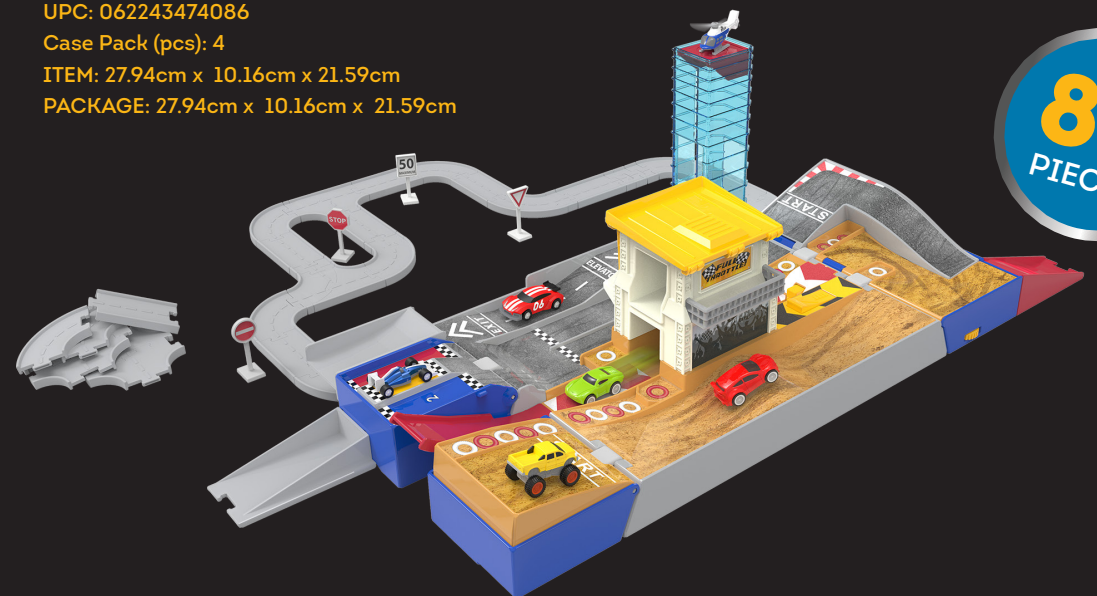

POCKET CITY RACERS

POCKET SERIES

WH1312Z

UPC: 062243485648
Case Pack (pcs): 2
29.21cm x 8.89cm x 25.4cm
36.83cm x 13.97cm x 29.21cm

2 IN 1 RACE TRACK

POCKET SERIES

WH1108Z

UPC: 062243411883
Case Pack (pcs): 3
ITEM: 27.94cm x 10.16cm x 21.59cm
PACKAGE: 29.21cm x 9.53cm x 22.86cm

80
PIECES

POCKET 2 IN 1 RACE TRACK FLEET

POCKET SERIES

WH1299Z

UPC: 062243474086
Case Pack (pcs): 4
ITEM: 27.94cm x 10.16cm x 21.59cm
PACKAGE: 27.94cm x 10.16cm x 21.59cm

84
PIECES