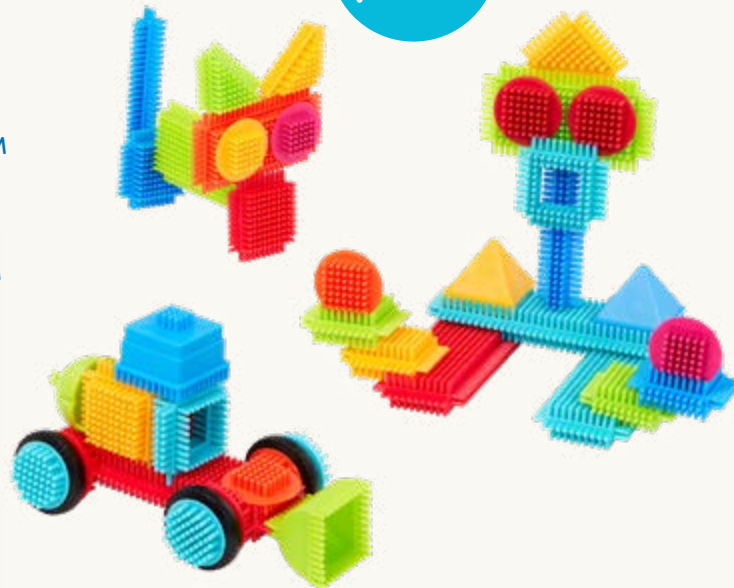

BASIC BUILDER CASE

2 YEARS +

3081MTZ • BT3081MTZ
(REUSABLE STORAGE CASE)
UPC: 062243254626
CASE PACK (PCS): 4
PKG: 24.13CM X 10.16CM X 20.96CM

3081KTZ • BT3081KTZ (POLYBAG)
UPC: 062243244801
CASE PACK (PCS): 24
PKG: 19.05CM X 6.99CM X 15.24CM