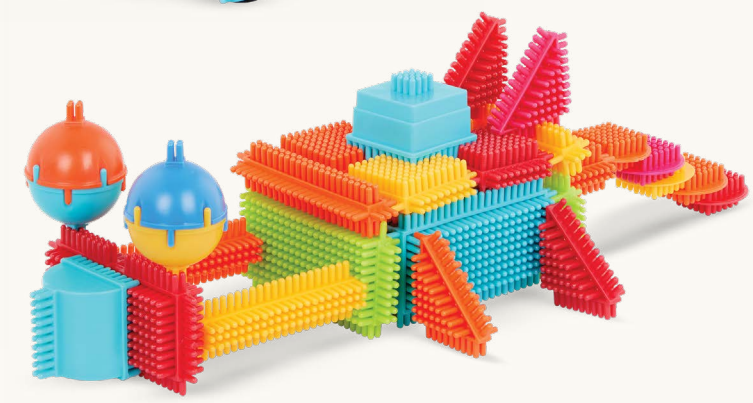

80
PIECES!

86
PIECES!

SAFARI ADVENTURE CARRYING CASE
2 YEARS +
3073Z • BT3073Z
UPC: 062243254305
CASE PACK (PCS): 2
PKG: 24.13CM X 10.16CM X 20.96CM

58
PIECES!128
PIECES!

JUNGLE ADVENTURE BUCKET

2 YEARS +

3088Z • BT3088Z
(REUSABLE STORAGE BUCKET)
UPC: 062243253711
CASE PACK (PCS): 2
PKG: 27.94CM X 27.94CM X 23.83CM