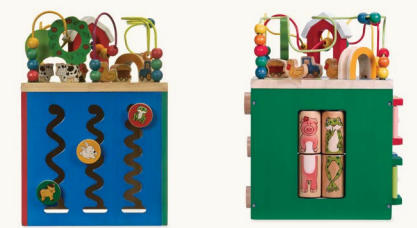

LITTLE FARMER'S PLAYSET

18 MONTHS +

BT2713Z • BT4713Z
 UPC: 062243436916
 CASE PACK (PCS): 4
 PKG: 15.24CM X 15.24CM X 17.78CM

BIG RED BARN

18 MONTHS +

BT2526Z • BT4526Z
 UPC: 062243334281
 CASE PACK (PCS): 2
 PKG: 34.29CM X 22.86CM X 30.48CM

CURIOCITY
12 MONTHS +
 BT2703Z • BT4703Z
 UPC: 062243448148
 CASE PACK (PCS): 1
 PKG: 60.96CM X 52.98CM X 55.88CM

FARM ACTIVITY CUBE
1 YEAR +
 BT2672Z • BT4672Z
 UPC: 062243403642
 CASE PACK (PCS): 1
 PKG: 35.51CM X 35.51CM X 45.72CM