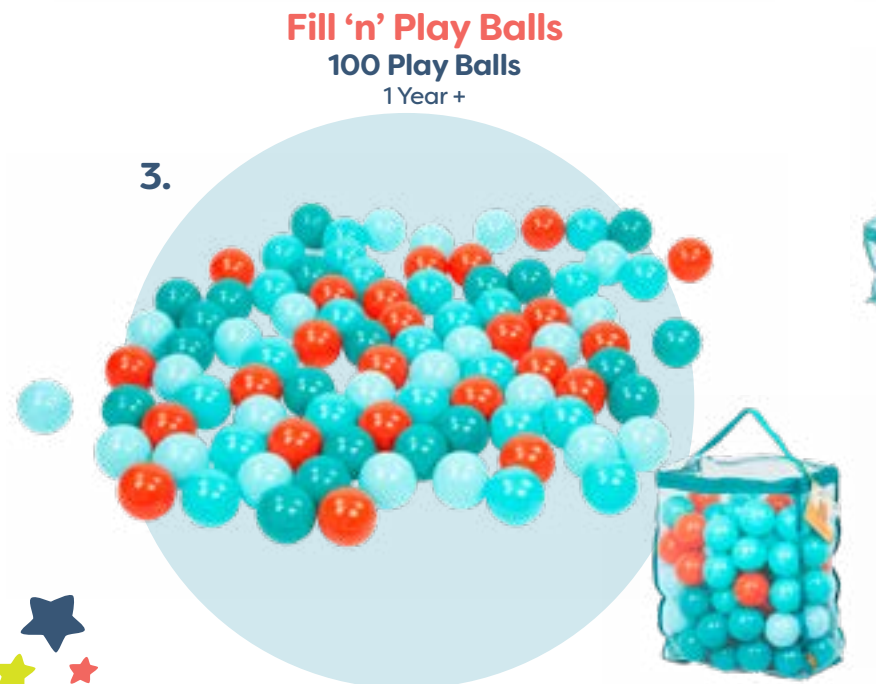

1. BX1640Z (with lights) • 062243337596 • Case pack (pcs): 2 • PKG: 24.61cm x 24.61cm x 23.5cm • TOY: 24.61cm x 24.61cm x 23.5cm • 6 x AG10 (1.5V) button cells
  BX2225Z (without lights) • 062243468580 • Case pack (pcs): 2
2. BX2428Z • 062243458123 • Case pack (pcs): 2 • PKG: 25.4cm x 18.42cm x 35.56cm
3. BX2123Z • 062243458079 • Case pack (pcs): 1 • PKG: 33.66cm x 18.8cm x 43.82cm
4. BX2073Z • 062243455023 • Case pack (pcs): 1 • PKG: 25.4cm x 22.86cm x 30.48cm • TOY: 99.06cm x 85.8cm x 35.56cm