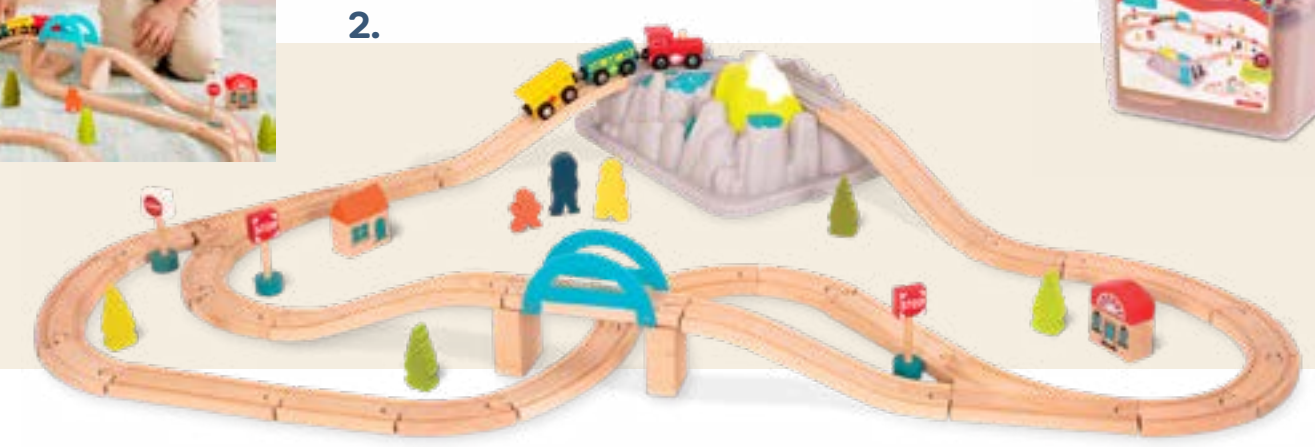

1. BX2184Z • 062243463578 • Case pack (pcs): 2 • PKG: 33.02cm x 13.34cm x 38.74cm • TOY: 36.83cm x 10.8cm x 48.26cm • 3 x AA (1.5V) size batteries included.
2. BX1792Z • 062243422865 • Case pack (pcs): 2 • PKG: 30.48cm x 21.59cm x 36.83cm • TOY: 30.48cm x 21.59cm x 36.83cm