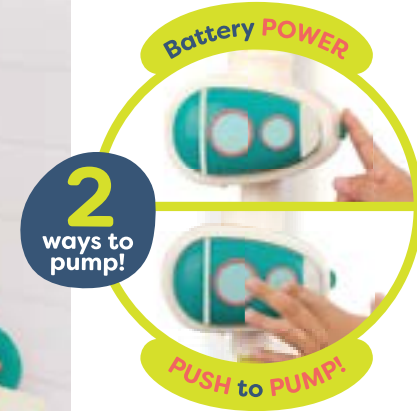

Wonder-full Waterworks
Bath Toy
10 Months +

1. BX2338Z • 062243486065 • Case pack (pcs): 2 • PKG: 30.73cm x 12.7cm x 39.37cm • TOY: 29.97cm x 10.41cm x 35.31cm