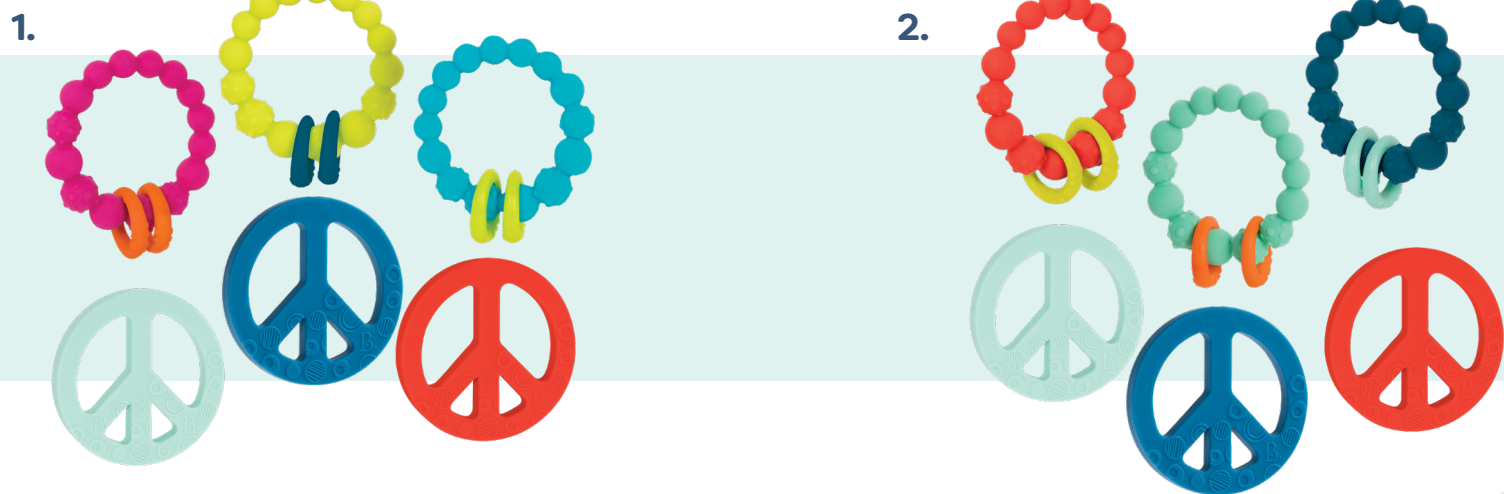

Chewy Chews™
Baby Teethers Assortments
Newborn

1. **BX3233Z** • 062243341166 • Case pack (pcs): 12
- **BX3233GTZ (PDQ)** • 062243341166 • Case pack (pcs): 12
2. **BX3251Z** • 062243414556 • Case pack (pcs): 12