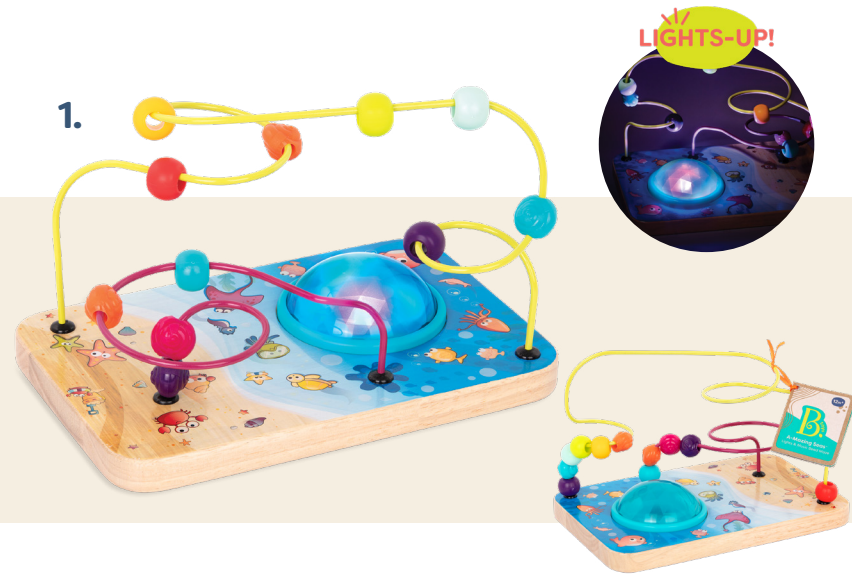

Zany Zoo®
Wooden Activity Cube
1 Year +

Youniversity®
Wooden Activity Cube
1 Year +

- 1. BX1004Z (with animal spinners) • 062243228696 • Case pack (pcs): 1 • PKG: 35.51cm x 35.51cm x 45.72cm • TOY: 34.04cm x 30.0cm x 45.01cm
- BX1004X (with alphabet spinners) • 062243340893
- 2. BX1105 • 062243229396 • Case pack (pcs): 1 • PKG: 60.96cm x 52.98cm x 55.88cm • TOY: 60.96cm x 50.8cm x 53.39cm
- BX1105Z • 062243309883 • Case pack (pcs): 1 • PKG: 60.96cm x 52.98cm x 55.88cm
- BX1105FZ • 062243309883 • PKG: 69.01cm x 59.99cm x 58.01cm
- BX2380 • 062243229396 • Case pack (pcs): 1 • PKG: 60.96cm x 52.98cm x 55.88cm • TOY: 60.96cm x 50.8cm x 53.39cm

Lil' Learning Cube™
Wooden Activity Cube
12 Months +

1.

FLIP for compact storage!

- 1. BX2373Z (printed box) • 062243489790 • Case pack (pcs): 2 • PKG: 22.99cm x 19.05cm x 21.59cm • TOY: 17.78cm x 17.78cm x 17.53cm
- BX2476Z (on printed tray) • 062243489790 • Case pack (pcs): 2 • PKG: 19.76cm x 19.51cm x 30.23cm • TOY: 17.78cm x 17.78cm x 17.53cm

Interact

A-Mazing Seas®
Musical Bead Maze
12 Months +

Two-Ty Fruity™
Wooden Abacus
18 Months +

A-Maze® - Loopty Loo™
Wooden Bead Maze
18 Months +

A-Maze® - Rain Rush®
Wooden Rolling Tower
18 Months +

- 1. **BX1943Z** • 062243446328 • Case pack (pcs): 2 • **PKG:** 31.75cm x 22.23cm x 15.24cm • **TOY:** 31.75cm x 22.23cm x 15.24cm • 3 x AAA (1.5V) batteries included.
- 2. **BX1778Z** • 062243422650 • Case pack (pcs): 2 • **PKG:** 27.31cm x 12.07cm x 32.0cm • **TOY:** 27.31cm x 10.8cm x 32.0cm
- 3. **BX1155Z** • 062243247062 • Case pack (pcs): 4 • **PKG:** cm x cm x 20.32cm • **TOY:** cm x cm x 20.32cm
- 4. **BX1170Z** • 062243247079 • Case pack (pcs): 4 • **PKG:** cm x cm x 20.32cm • **TOY:** cm x cm x 20.32cm