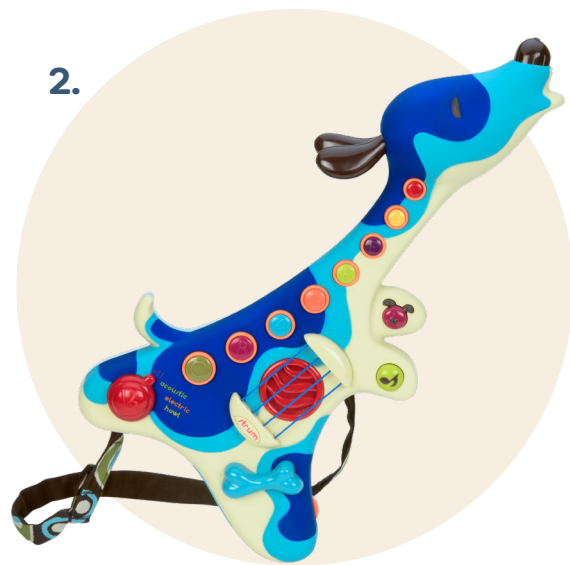

1. **BX1977C1Z (hang tag) • BX1977KC1Z (e-commerce packaging) • 062243247048 • Case pack (pcs): 1 • PKG: 38.43cm x 25.1cm x 21.59cm • TOY: 38.1cm x 22.86cm x 13.34cm • 6 x AA (1.5V) batteries included.**
2. **BX1166X (with strap) • 062243251472 • Case pack (pcs): 3 • PKG: 45.72cm x 9.53cm x 24.13cm • TOY: 45.72cm x 9.53cm x 24.13cm • 3 x AA (1.5V) size batteries included. BX1206Z (without strap) • 062243248335**

1. **BX1752GZ • 062243411241 • Case pack (pcs): 3 • PKG: 36.83cm x 30.48cm x 10.16cm • TOY: 36.83cm x 25.1cm x 10.16cm • 3 x AA (1.5V) batteries included.**
2. **BX2329Z • 062243483491 • Case pack (pcs): 4 • PKG: 16.99cm x 7.34cm x 29.01cm**