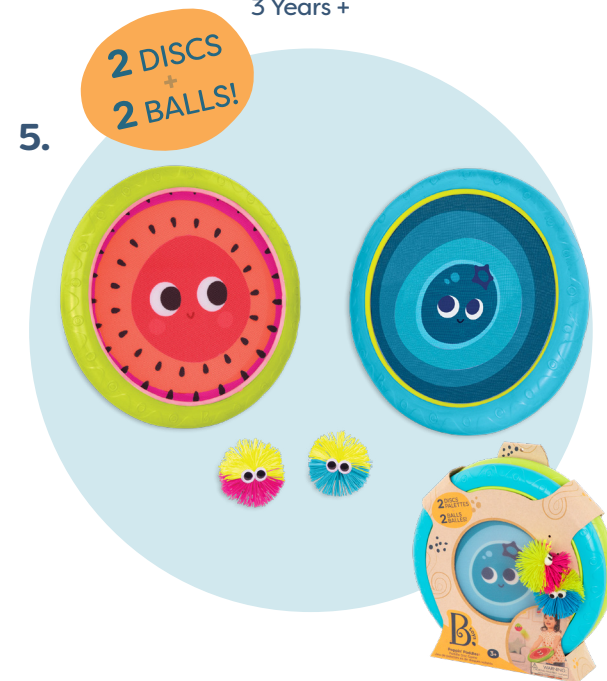

Sling-A-Ring Toss®
Ring Toss Game
3 Years +

Woo-Hue Parachute™
Play Parachute & 15 Balls
3 Years +

- 1. BX1890Z • 062243430686 • Case pack (pcs): 3 • PKG: 29.21cm x 10.16cm x 50.8cm • TOY: 29.21cm x 10.16cm x 50.8cm
- 2. BX1590Z • 062243327276 • Case pack (pcs): 2 • PKG: 30.48cm x 11.94cm x 26.67cm • TOY: 30.48cm x 11.94cm x 26.67cm

Disc-Oh!™
Flying Disc Set
4 Years +

Paddle Popper™
Paddle Game Set
3 Years +

Disc-Oh Flyers™
Flying Disc with Launcher
5 Years +

Poppin' Paddles®
Paddle Ball Game
3 Years +

Critter Catchers™ - Finley The Shark™
Catch & Toss Game
3 Years +