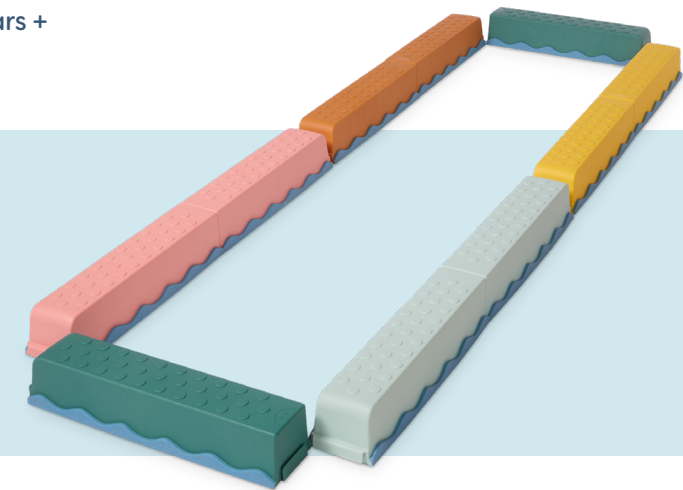

QUICK & EASY setup

SOLD SEPARATELY

WORKS WITH MULTIPLE SETS!

BALANCE & BUILD SET™

BALANCE & HOP STEPPING STONES™