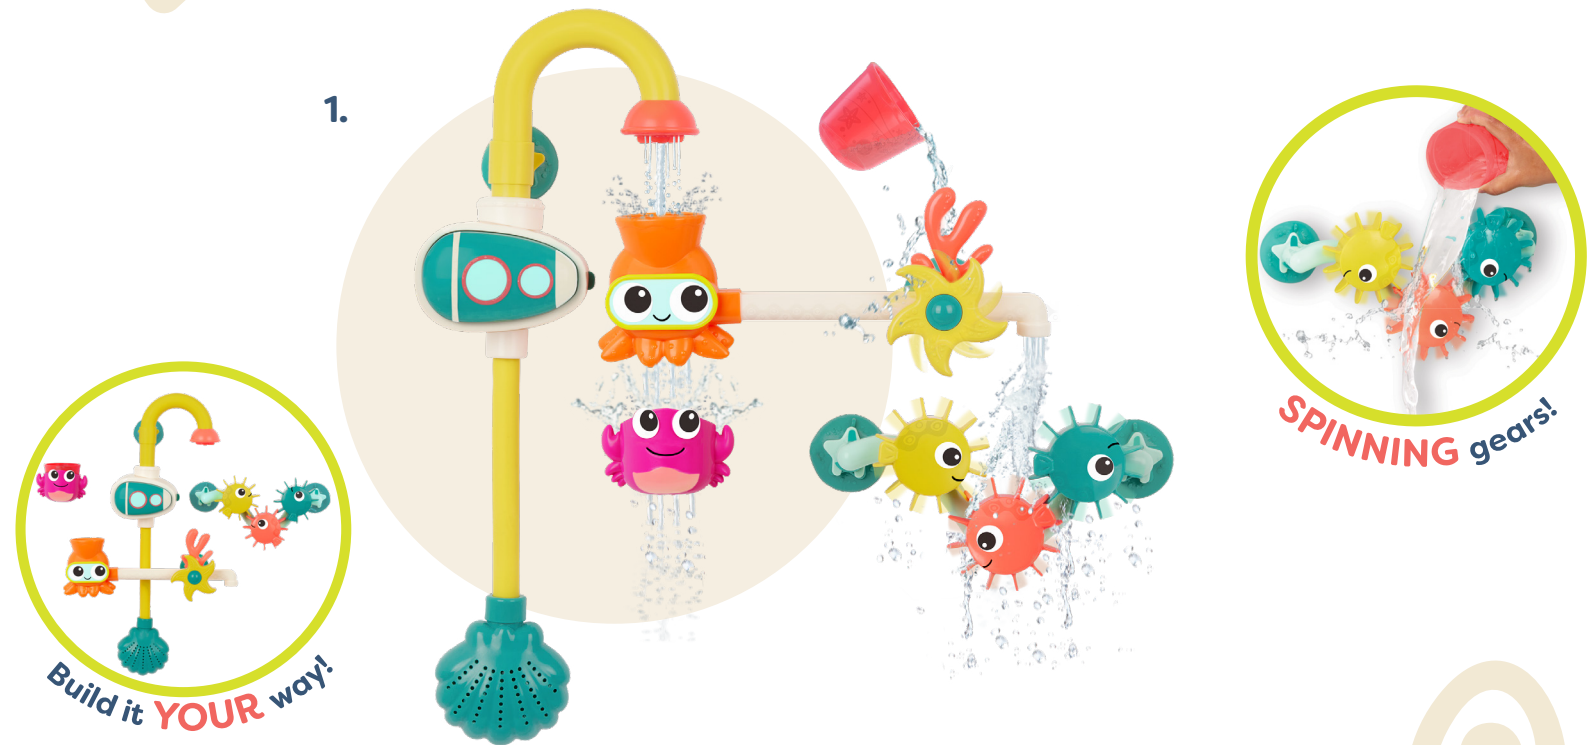

Wonder-full Waterworks
Bath Toy
10 Months +

1.