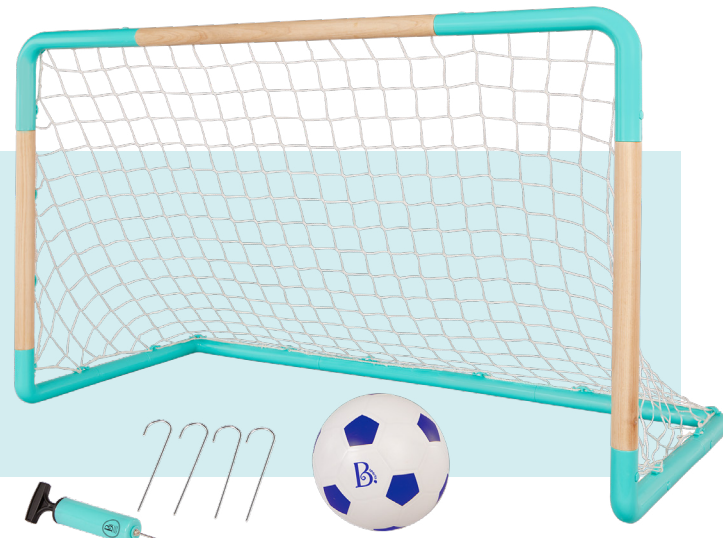

Splish 'n' Splash Mat
Water Splash Mat
1 Year +

Fun tropical design!

HOOK up a HOSE & have fun!

Adjustable SPRINKLER height

70 INCH DIAMETER wide!

QUICK & EASY SET UP

BX2353Z • 062243487550 • Case pack (pcs): 2 • PKG: 24.51cm x 7.49cm x 21.01cm

Scoop-A-Diving Set® - Finley
Pool Toys
3 Years +

1.

Scoop-A-Diving Set® - Hubba
Pool Toys
3 Years +

2.

Treasures Ahoy!™
Pirate Pool Toys
6 Years +

3.

1. BX1521Z • 062243307315 • Case pack (pcs): 2 • PKG: 20.32cm x 7.11cm x 44.45cm • TOY: 44.45cm x 20.32cm x 7.11cm
2. BX1522Z • 062243307322 • Case pack (pcs): 2 • PKG: 20.32cm x 7.11cm x 44.45cm • TOY: 44.45cm x 20.32cm x 7.11cm
3. BX1929Z • 062243429130 • Case pack (pcs): 4 • PKG: 22.23cm x 17.15cm x 17.15cm • TOY: 22.1cm x 17.15cm x 17.15cm

B sports

B.Sports

1. **Over-The-Door Basketball Hoop™**
3 Years +

2. **Soccer Goal & Ball™**
3 Years +

1. BX2335Z • 062243485662 • Case pack (pcs): 4 • PKG: 46.99cm x 7.19cm x 30.78cm • TOY: 45.72cm x 3.81cm x 29.21cm
2. BX2346Z • 062243487161 • Case pack (pcs): 2 • PKG: 62.23cm x 10.16cm x 20.32cm • TOY: cm x cm x cm