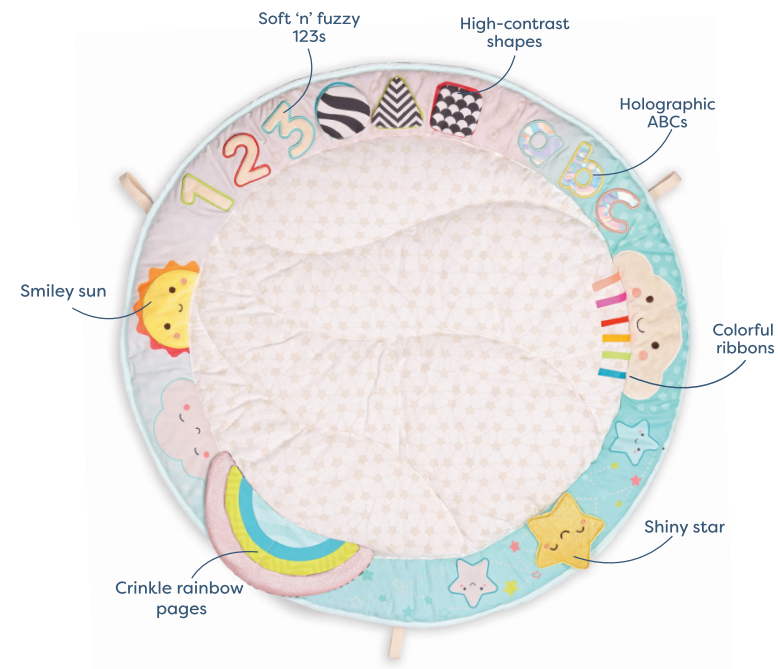

Sunrise to Sunset Play Gym Wooden Activity Gym Newborn

BX2223Z • 062243468412 • Case pack (pcs): 2 • **PKG:** 73.66cm x 12.7cm x 22.86cm