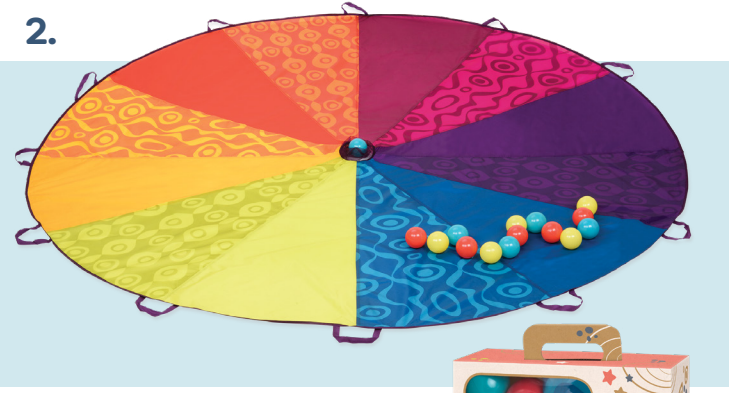

1. BX1890Z • 062243430686 • Case pack (pcs): 3 • PKG: 29.21cm x 10.16cm x 50.8cm • TOY: 29.21cm x 10.16cm x 50.8cm
2. BX1590Z • 062243327276 • Case pack (pcs): 2 • PKG: 30.48cm x 11.94cm x 26.67cm • TOY: 30.48cm x 11.94cm x 26.67cm