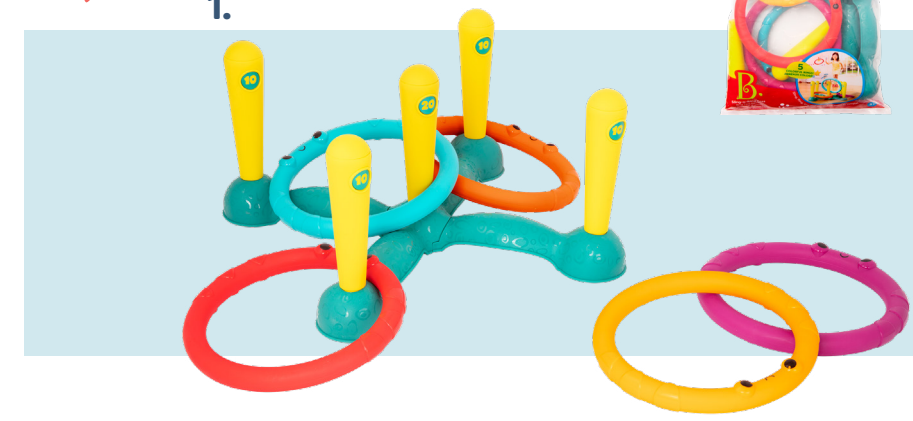

Mini Mower
Toy Lawn Mower
3 Years +

NEW

KID
sized!

Quick-folding handle for easy-peasy storage.

Push along to make the beads tumble!

BX2187Z • 062243463745 • Case pack (pcs): 2 • PKG: 27.94cm x 35.89cm x 22.86cm • TOY: 27.94cm x 35.89cm x 17.78cm

Let's Glow Bowling!™
Kids' Bowling Set
2 Years +

Mini Playspace Ball Pit
1 Year +

Fill 'n' Play Balls
100 Play Balls
1 Year +

Mini Playspace Ball Pit

- 1. BX1640Z (with lights) • 062243337596 • Case pack (pcs): 2 • PKG: 24.61cm x 24.61cm x 23.5cm • TOY: 24.61cm x 24.61cm x 23.5cm • 6 x AG10 (1.5V) button cells
- BX2225Z (without lights) • 062243468580 • Case pack (pcs): 2
- 2. BX2428Z • 062243458123 • Case pack (pcs): 2 • PKG: 25.4cm x 18.42cm x 35.56cm
- 3. BX2123Z • 062243458079 • Case pack (pcs): 1 • PKG: 33.66cm x 18.8cm x 43.82cm
- 4. BX2073Z • 062243455023 • Case pack (pcs): 1 • PKG: 25.4cm x 22.86cm x 30.48cm • TOY: 99.06cm x 85.8cm x 35.56cm

Sling-A-Ring Toss®
Ring Toss Game
3 Years +

Woo-Hue Parachute™
Play Parachute & 15 Balls
3 Years +

- 1. BX1890Z • 062243430686 • Case pack (pcs): 3 • PKG: 29.21cm x 10.16cm x 50.8cm • TOY: 29.21cm x 10.16cm x 50.8cm
- 2. BX1590Z • 062243327276 • Case pack (pcs): 2 • PKG: 30.48cm x 11.94cm x 26.67cm • TOY: 30.48cm x 11.94cm x 26.67cm

Disc-Oh!™
Flying Disc Set
4 Years +

Paddle Popper™
Paddle Game Set
3 Years +

Disc-Oh Flyers™
Flying Disc with Launcher
5 Years +

Poppin' Paddles®
Paddle Ball Game
3 Years +

Critter Catchers™ - Finley The Shark™
Catch & Toss Game
3 Years +