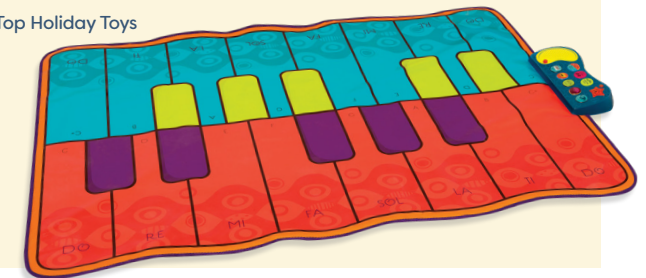

Escar-Gloooooow™

- Fit Pregnancy & Baby Magazine - Best Baby Toy of 2017

Ribbit-Tat-Tat™

- National Parenting Publications Awards (NAPPA) - SILVER award winner
- The Toy Insider - 2015 Award Winner, The Toy Insider Top Holiday Toys
- Creative Child Magazine - 2016 Preferred Choice Award Musical Toys

Mat-A-Matics®

- Scholastic Parent & Child - 2015 Gold Star Toy Award Winner

Woo-Hue Parachute®

- The Toy Insider - 2016 Top Summer Toys
- San Diego Family - Splash Fun Toy Review
- Parents Choice Award 2016 - Recommended

Boogie Woogie Mat™

- Good Housekeeping - 2016 Best Toy Awards
- The Toy Insider - Top Holiday Toys

Ball-a-Balloos®

- Protegez Vous - Recommended Product

Rodeo Rocker®

- Today's Parent - Top Toys Guide

B. Outdoorsy™