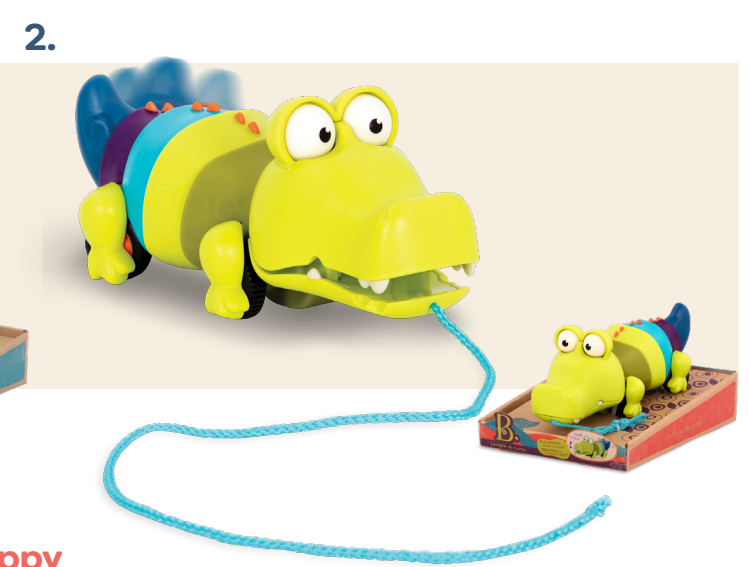

Pop-Up Buddies™
Educational Baby Toy
18 Months +

Poppitoppy®
Ladybug Ball Popping Toy
1 Year +

Teaching Turtle
Counting Pegs
18 Months +

Waggle-A-Longs™
- Pinchy Pat™
Pull-Along Lobster Toy
18 Months +

Waggle-A-Longs™
- Snappity Scott™
Pull-Along Crocodile Toy
18 Months +

Walk Along Puppy
Pull Along Toy
6 Months +

1. **BX2063Z** • 062243454262 • Case pack (pcs): 2 • **PKG:** 37.47cm x 19.05cm x 11.0cm • **TOY:** 35.28cm x 16.51cm x 10.16cm
2. **BX1119C2Z** • 062243232792 • Case pack (pcs): 2 • **PKG:** cm x cm x 17.78cm • **TOY:** cm x cm x 17.78cm
3. **BX1998Z** • 062243453890 • Case pack (pcs): 2 • **PKG:** 15.88cm x 21.59cm x 14.61cm • **TOY:** 13.97cm x 20.96cm x 12.7cm • 3 x AAA (1.5V) size batteries - Included.