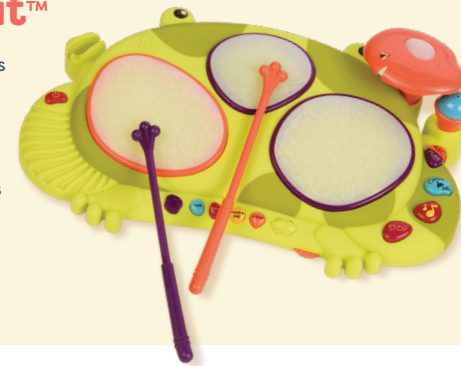

Buggly Wuggly™

- Parents Choice Award 2016 - Recommended
- Today's Parent - 2016 Top Toys
- National Parenting Publications Awards - 2016 Award Winner

Hop n' Glow™

- National Parenting Publications Awards - 2016 Award Winner
- The Toy Insider - 2016 Top Summer Toys
- San Diego Family - Hottest 50 Toys Summer Toy Review

Escar-Gloooooow™

- Fit Pregnancy & Baby Magazine - Best Baby Toy of 2017

Ribbit-Tat-Tat™

- National Parenting Publications Awards (NAPPA) - SILVER award winner
- The Toy Insider - 2015 Award Winner, The Toy Insider Top Holiday Toys
- Creative Child Magazine - 2016 Preferred Choice Award Musical Toys

Mat-A-Matics®

- Scholastic Parent & Child - 2015 Gold Star Toy Award Winner

Woo-Hue Parachute®

- The Toy Insider - 2016 Top Summer Toys
- San Diego Family - Splash Fun Toy Review
- Parents Choice Award 2016 - Recommended