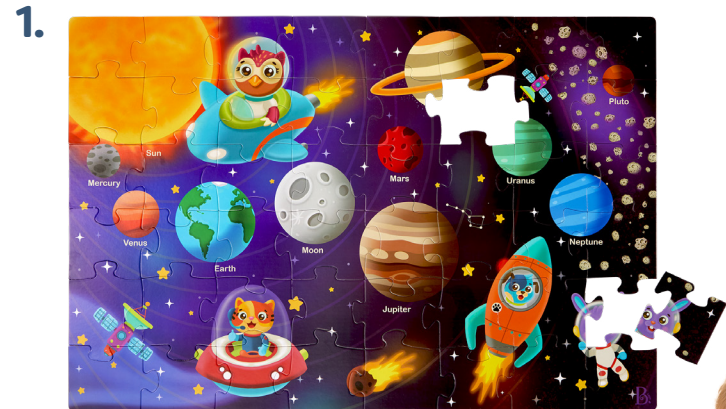

Giant Jigsaw Floor Puzzles 3 Years +

48
pieces in each
puzzle!

GIANT floor-tastic puzzles
for curious kiddos.