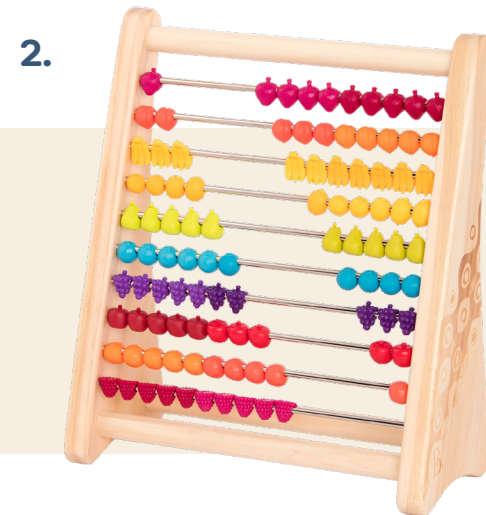

Two-Ty Fruity™
Wooden Abacus
18 Months +