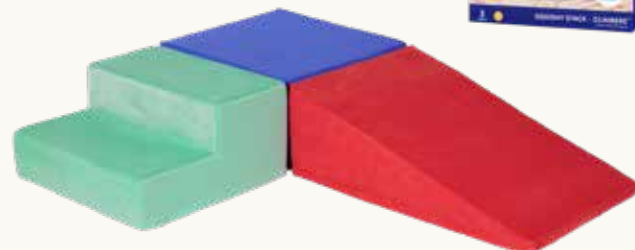

### SQUISHY STACK CLIMBERS™

12 MONTHS +

BT1848Z

UPC: 062243510838

CASE PACK (PCS): 1

PKG: 36.07CM X 20.07CM X 44.07CM

TUMBLE  
& play!