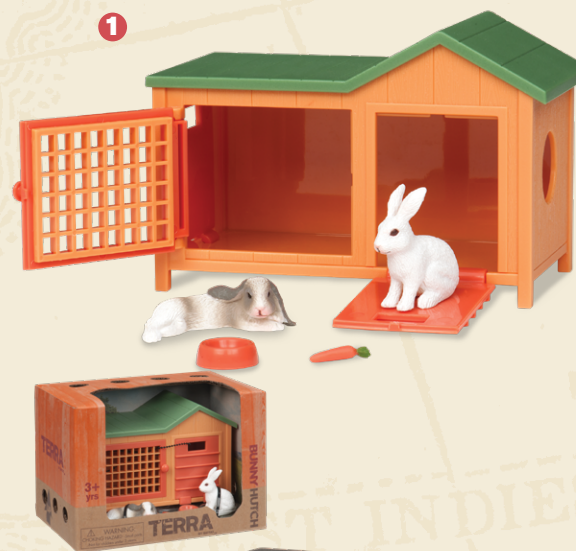

2 GORILLA EXPEDITION - SILVERBACK

AN2860Z
Case Pack (pcs): 2
UPC: 062243466395
Pkg: 45.47cm x 13.97cm x 43.18cm

AN2862Z closed box version
Case Pack (pcs): 2
UPC: 062243466395
Pkg: 40.64cm x 25.4cm x 19.05cm

Closed boxes: 53.50 cm x 23.00 cm x 34.20 cm

ANIMAL BARN
AN2101Z
Case Pack (pcs): 1
UPC: 062243280342
Animals sold separately.

ANIMAL HOSPITAL
AN2102Z
Case Pack (pcs): 1
UPC: 062243280489
Animals sold separately.

Open boxes: 17.78 cm x 11.11 cm x 11.43 cm
 Closed boxes: 14.5cm x 8.0cm x 9.7cm

NEW

CARRY & GO HORSE BARN
 AN2858Z
 Case Pack (pcs): 2
 UPC: 062243465398
 Pkg: 27.94cm x 13.34cm x 13.34cm

1 BUNNY HUTCH
 AN2103Z
 Case Pack (pcs): 4
 UPC: 062243280328
 AN2831Z
 closed box version
 Case Pack (pcs): 12
 UPC: 062243280328