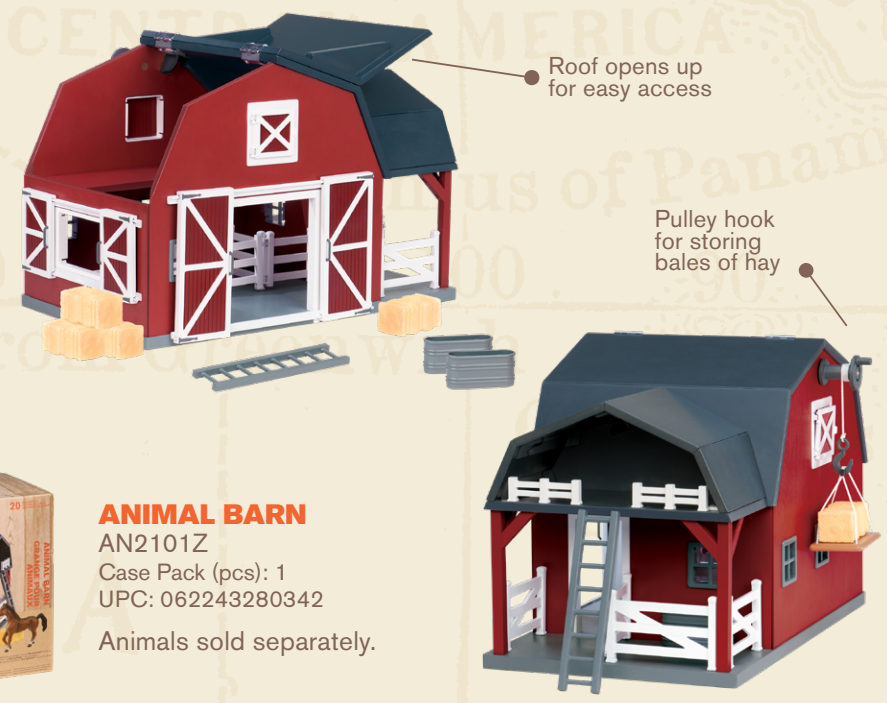

NEW

Gorilla moves arms up and down

1 GORILLA EXPEDITION - SNOWFLAKE

AN2859Z
Case Pack (pcs): 2
UPC: 062243466371
Pkg: 45.47cm x 13.97cm x 34.29cm

AN2861Z closed box version
Case Pack (pcs): 2
UPC: 062243466371
Pkg: 34.29cm x 24.13cm x 19.05cm

2 GORILLA EXPEDITION - SILVERBACK

AN2860Z
Case Pack (pcs): 2
UPC: 062243466395
Pkg: 45.47cm x 13.97cm x 43.18cm

AN2862Z closed box version
Case Pack (pcs): 2
UPC: 062243466395
Pkg: 40.64cm x 25.4cm x 19.05cm

Closed boxes: 53.50 cm x 23.00 cm x 34.20 cm

ANIMAL BARN
AN2101Z
Case Pack (pcs): 1
UPC: 062243280342
Animals sold separately.

ANIMAL HOSPITAL
AN2102Z
Case Pack (pcs): 1
UPC: 062243280489
Animals sold separately.