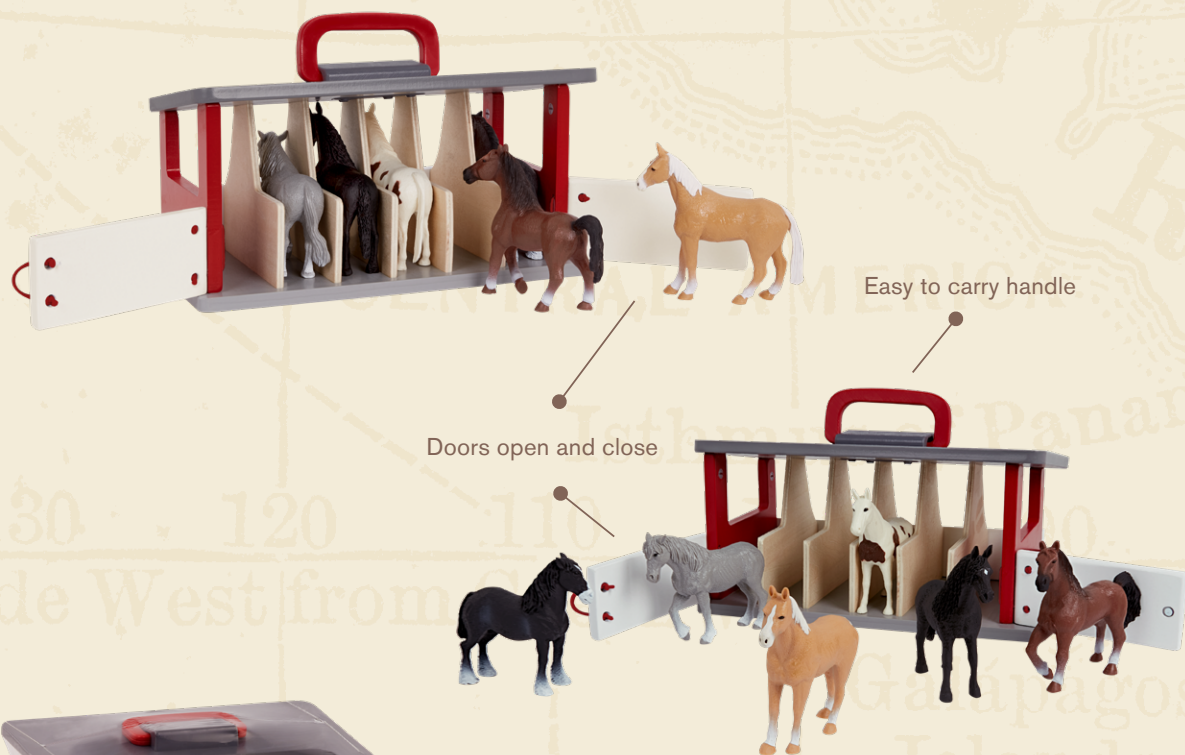

Closed boxes: 53.50 cm x 23.00 cm x 34.20 cm

ANIMAL BARN
AN2101Z
Case Pack (pcs): 1
UPC: 062243280342
Animals sold separately.

ANIMAL HOSPITAL
AN2102Z
Case Pack (pcs): 1
UPC: 062243280489
Animals sold separately.

Open boxes: 17.78 cm x 11.11 cm x 11.43 cm
 Closed boxes: 14.5cm x 8.0cm x 9.7cm

NEW

CARRY & GO HORSE BARN
 AN2858Z
 Case Pack (pcs): 2
 UPC: 062243465398
 Pkg: 27.94cm x 13.34cm x 13.34cm

1 BUNNY HUTCH
 AN2103Z
 Case Pack (pcs): 4
 UPC: 062243280328
 AN2831Z
 closed box version
 Case Pack (pcs): 12
 UPC: 062243280328