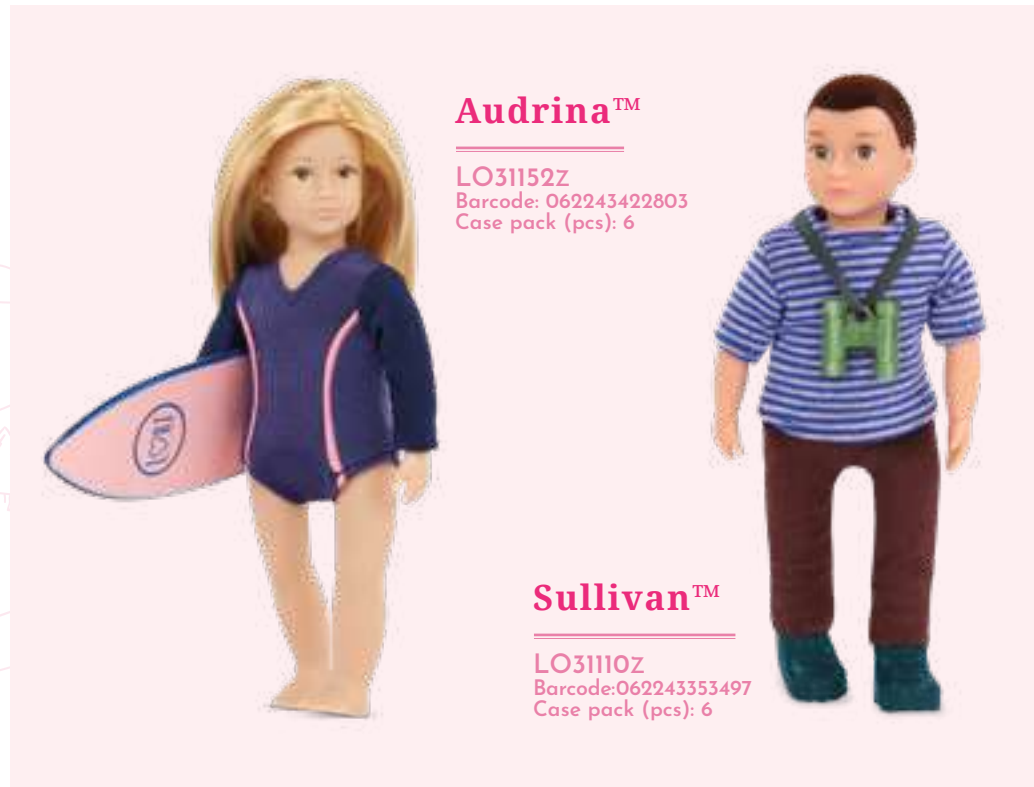

LO31187Z
Barcode: 062243455269
Case pack (pcs): 4

Gourmet To Go Picnic Set™

LO37058Z
Barcode: 062243414044
Case pack (pcs): 4

Roller Glamper™

LO37076Z
Barcode: 062243441910
Case pack (pcs): 1
Dolls, outfit and pet sold separately