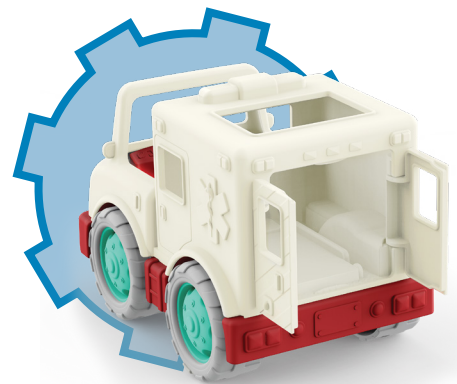

1+ YEARS

NEW

A

READY TO GO WHEREVER YOU NEED A LIFT!

B

A CONSTRUCTION VEHICLES

CLOSED BOX
VE1062Z - 062243439450
Case Pack (pcs): 3
PKG: 16.51cm x 10.16cm x 30.48cm
VE1048Z - 062243439450
Case Pack (pcs): 2
PKG: 30.48cm x 16.51cm x 12.7cm

VE1054Z - 062243439450
Case Pack (pcs): 2
PKG: 16.51cm x 10.49cm x 30.48cm

B AMBULANCE

VE1052Z - 062243443839
Case Pack (pcs): 3
PKG: 16.26cm x 11.43cm x 11.43cm

A

B

C

A CRANE TRUCK

VE1043Z - 062243439443
Case Pack (pcs): 3
PKG: 17.15cm x 11.43cm x 11.43cm

B CEMENT TRUCK

VE1041Z - 062243439436
Case Pack (pcs): 3
PKG: 16.51cm x 11.43cm x 12.7cm

C DUMP TRUCK

VE1030Z - 062243439429
Case Pack (pcs): 3
PKG: 16.51cm x 11.43cm x 12.07cm

A

LITTLE WHEELS BIG FUN!

B

C