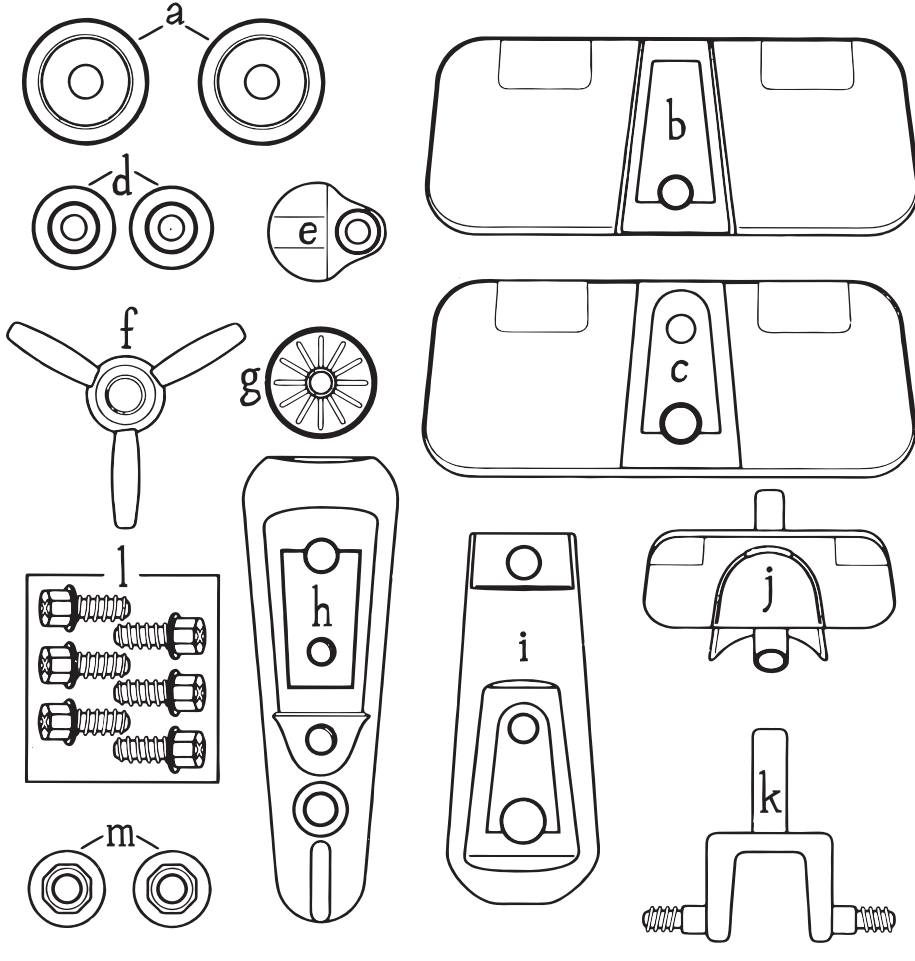

## Parts List

a) front wheels  
b) top wing  
c) bottom wing  
d) rear wheels  
e) window

f) propeller  
g) motor grill  
h) upper body  
i) under body  
j) rear wings

k) chassis  
l) bolts  
m) nuts

**⚠ WARNING:**  
CHOKING HAZARD - Small parts.  
Not for children under 3 years.

## REPLACING BATTERIES

2 x AA (1.5v) batteries Not Included

Non-rechargeable batteries are not to be recharged.

Rechargeable batteries are to be removed from the toy before being charged.

Rechargeable batteries are only to be charged under adult supervision.