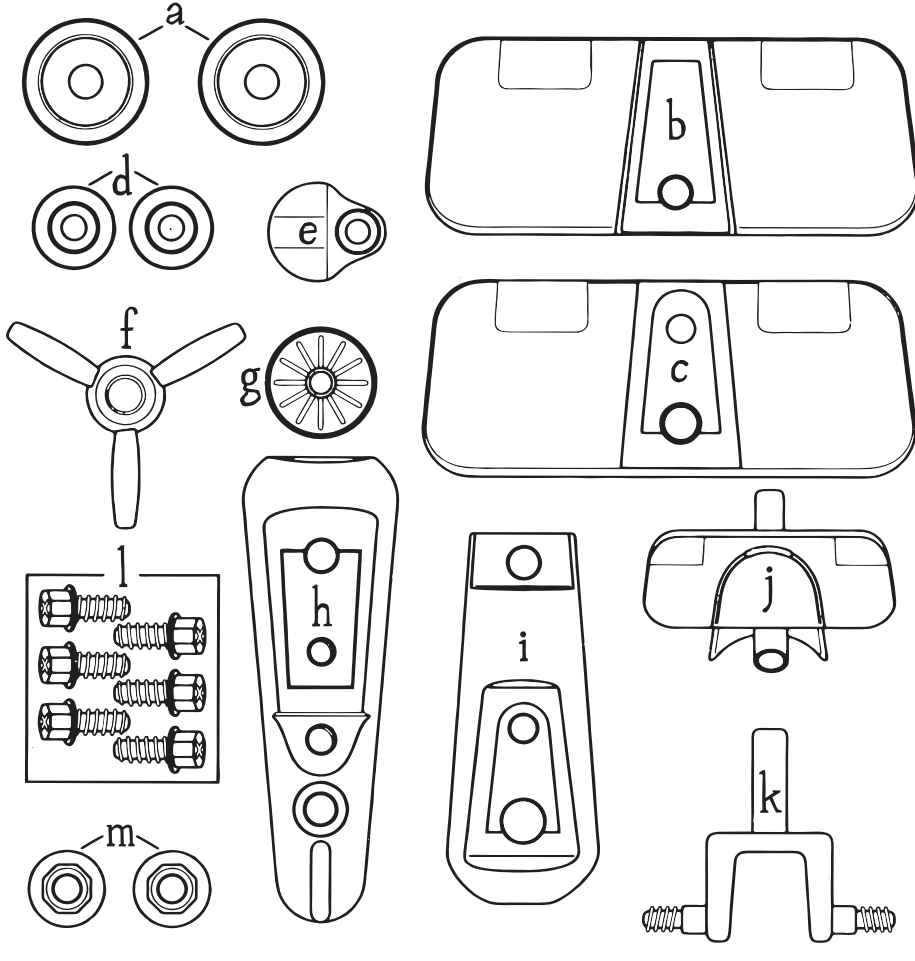

Parts List

a) front wheels
b) top wing
c) bottom wing
d) rear wheels
e) window

f) propeller
g) motor grill
h) upper body
i) under body
j) rear wings

k) chassis
l) bolts
m) nuts

⚠ WARNING:
CHOKING HAZARD - Small parts.
Not for children under 3 years.

battat®

REPLACING BATTERIES

2 x AA (1.5v) batteries Not Included

Non-rechargeable batteries are not to be recharged.

Rechargeable batteries are to be removed from the toy before being charged.

Rechargeable batteries are only to be charged under adult supervision.

Exhausted batteries are to be removed from the toy.

The supply terminals are not to be short-circuited.

childhood is magical™